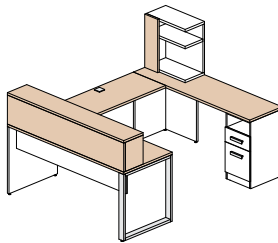

Configuration 11   **$2 310**