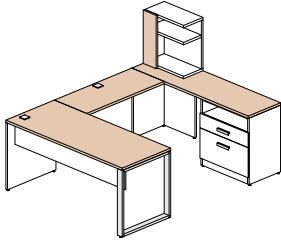

Configuration 5   **$2 112**