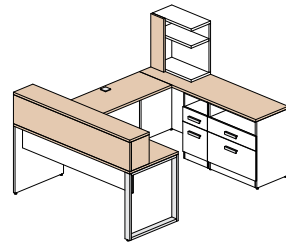

Configuration 10   **$2 937**