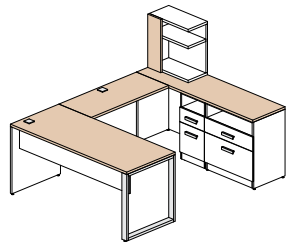

Configuration 12   **$2 607**