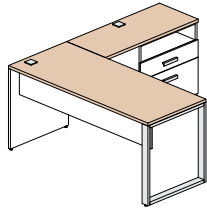

Configuration 2   **$1 437**