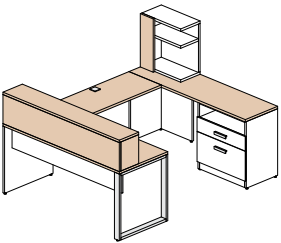

Configuration 9   **$2 442**