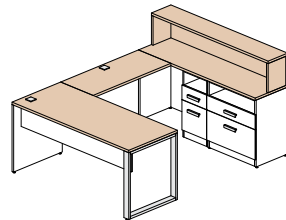

Configuration 14 **\$2 577**

Configuration 15 **\$943**

Available finishes

The frame of the furniture is polar white (W), the following items may be of the following 5 colors: all surfaces, surface open hutch and front of the surface unit.