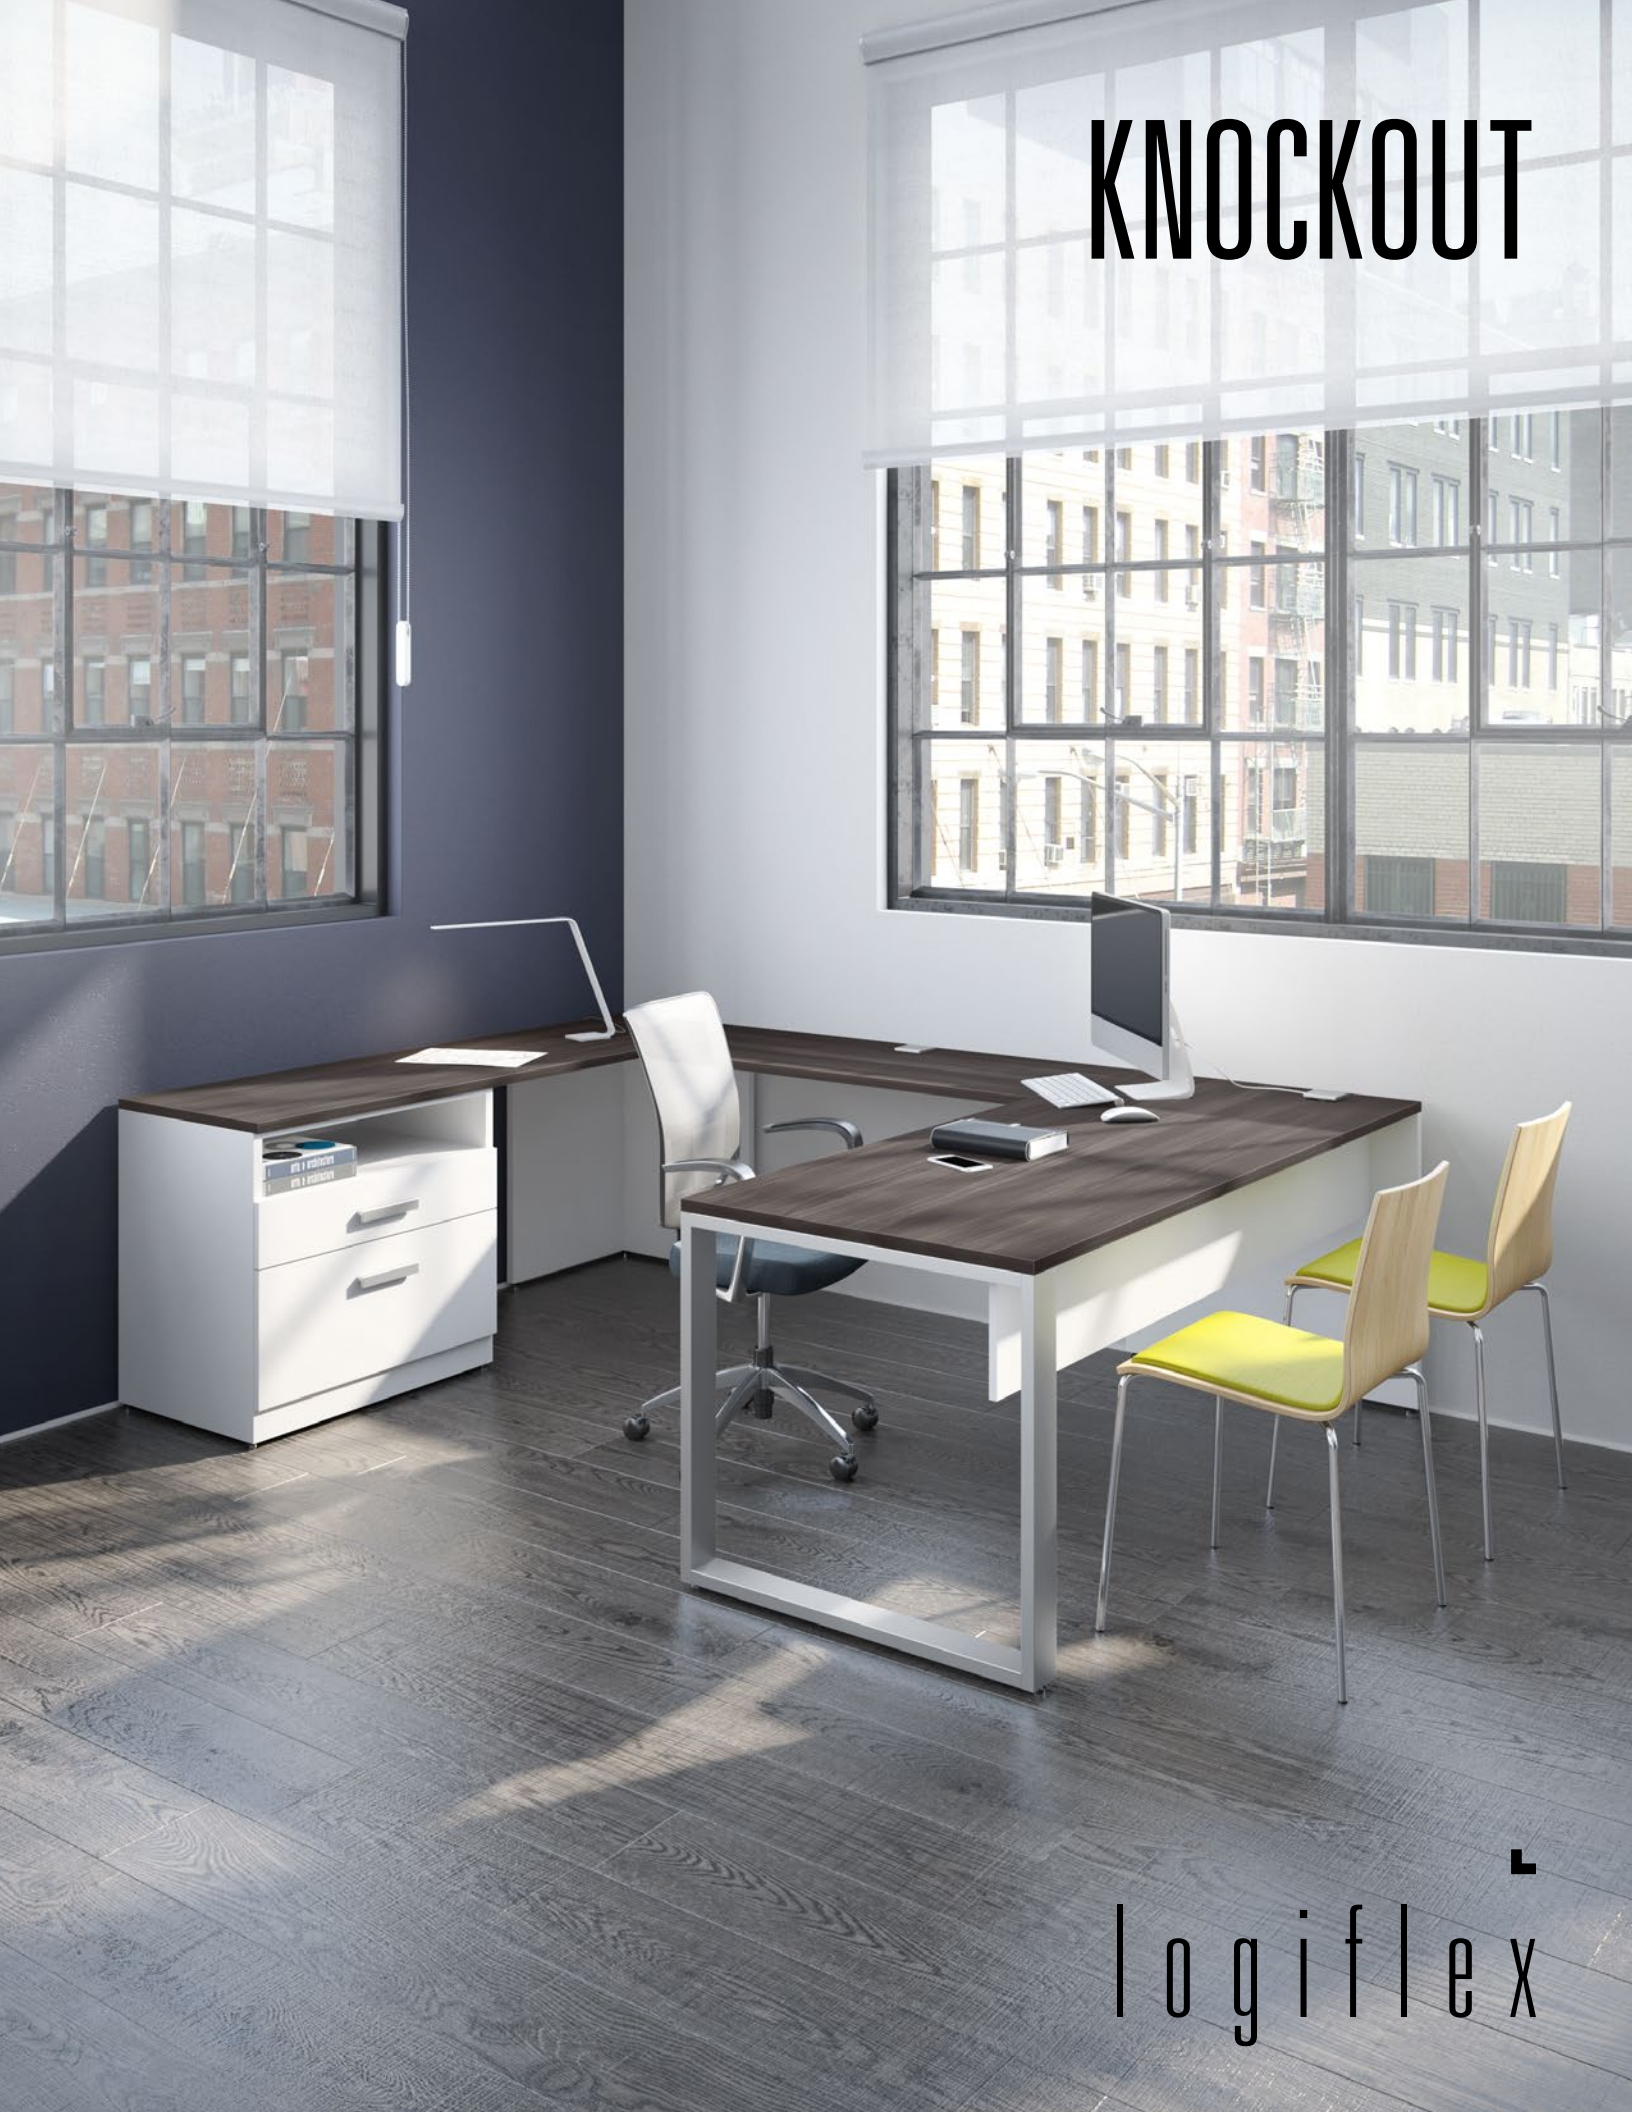

KNOCKOUT

logiflex