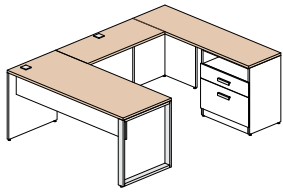

15 Knockouts at unbeatable prices

Configuration 1   **$1 752**