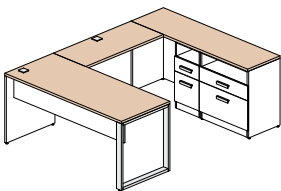

Configuration 13   **$2 247**