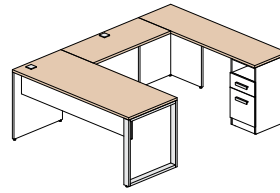

Configuration 3   **$1 620**