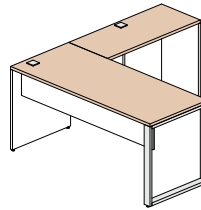

Configuration 14 **\$2 577**

Configuration 15 **\$943**

Available finishes

The frame of the furniture is polar white (W), the following items may be of the following 5 colors: all surfaces, surface open hutch and front of the surface unit.