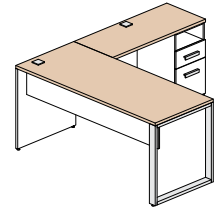

Configuration 4   **$1 305**