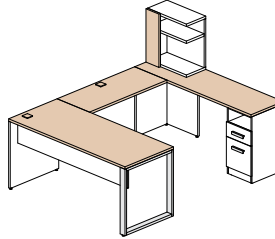

Configuration 7   **$1 980**