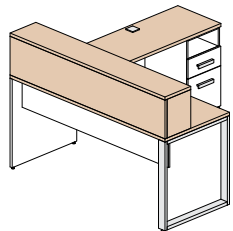

Configuration 8   **$1 635**