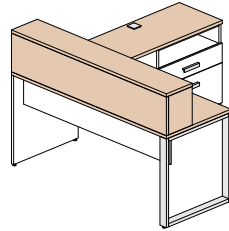

Configuration 6   **$1 767**