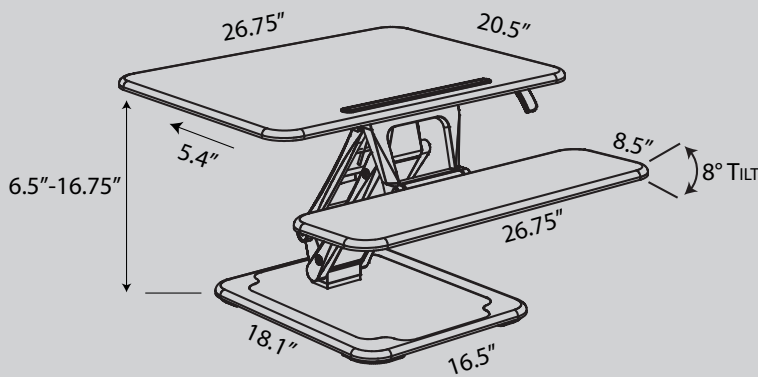

for your comfort....

DESK TOP HEIGHT ADJUSTABLE DESKS

FEATURES:

- Convert a traditional desk to a standing desk with **Desk Top Height Adjustable** unit
- One-handed paddle gas lift for easy height adjustment
- Extends from 6.5" above work surface to 16.75" for an adjustable height range of over 10"
- Sturdy base for stability
- Ergonomic keyboard adjustment
- Tablet/iPad support slot
- 30-second assembly
- Compatible with HDL pneumatic monitor arms
- Keyboard tray can be easily removed if required (no tools necessary)

Keyboard has an 8° ergonomic tilt feature. Adjust the keyboard for the perfect fit!

Compatible with 100-MA1 and 100-MA2 pneumatic monitor arms. Everything at the perfect height!

100-MA1

100-MA2

MODEL:
100-DTHA-BL

FINISH:
Black

Dimensions: Base - 15.75"W x 19.3"D
Overall - 26.75"W x 29"D x 6.5"-16.75"H

Weight: 22.8kgs/50.3lbs
List Price: \$672.00

Recommended Max. Weight Capacity: 33lbs

Heartwood Distributors Ltd.

Choose high quality, price sensitive products that are **IN-STOCK** and ready for next day shipping.
www.heartwooddl.com