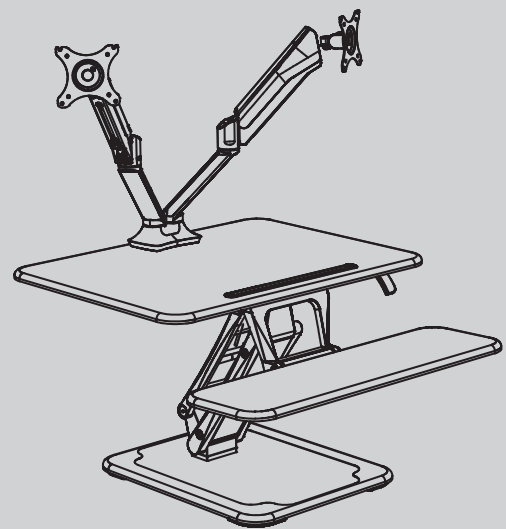

for your comfort....

DESK TOP HEIGHT ADJUSTABLE DESKS

FEATURES:

- Convert a traditional desk to a standing desk with **Desk Top Height Adjustable** unit
- One-handed paddle gas lift for easy height adjustment
- Extends from 6.5" above work surface to 16.75" for an adjustable height range of over 10"
- Sturdy base for stability
- Ergonomic keyboard adjustment
- Tablet/iPad support slot
- 30-second assembly
- Compatible with HDL pneumatic monitor arms
- Keyboard tray can be easily removed if required (no tools necessary)

Keyboard has an 8° ergonomic tilt feature. Adjust the keyboard for the perfect fit!

Compatible with 100-MA1 and 100-MA2 pneumatic monitor arms. Everything at the perfect height!

100-MA1

100-MA2

MODEL:
100-DTHA-BL

FINISH:
Black

Dimensions: Base - 15.75"W x 19.3"D
Overall - 26.75"W x 29"D x 6.5"-16.75"H

Weight: 22.8kgs/50.3lbs
List Price: \$672.00

Recommended Max. Weight Capacity: 33lbs

Heartwood Distributors Ltd.

Choose high quality, price sensitive products that are **IN-STOCK** and ready for next day shipping.
www.heartwooddl.com