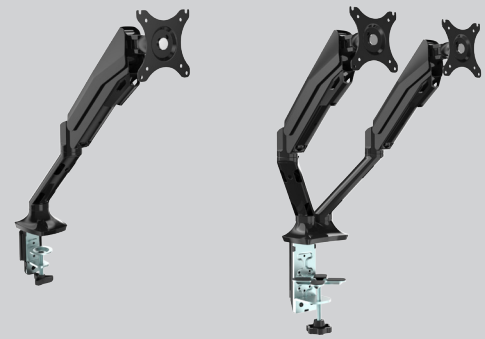

for your comfort....

DESK TOP HEIGHT ADJUSTABLE DESKS

FEATURES:

- Convert a traditional desk to a standing desk with **Desk Top Height Adjustable** unit
- One-handed paddle gas lift for easy height adjustment
- Extends from 6.5" above work surface to 16.75" for an adjustable height range of over 10"
- Sturdy base for stability
- Ergonomic keyboard adjustment
- Tablet/iPad support slot
- 30-second assembly
- Compatible with HDL pneumatic monitor arms
- Keyboard tray can be easily removed if required (no tools necessary)

Keyboard has an 8° ergonomic tilt feature. Adjust the keyboard for the perfect fit!

Compatible with 100-MA1 and 100-MA2 pneumatic monitor arms. Everything at the perfect height!

100-MA1

100-MA2

MODEL:
100-DTHA-BL

FINISH:
Black

Dimensions: Base - 15.75"W x 19.3"D
Overall - 26.75"W x 29"D x 6.5"-16.75"H

Weight: 22.8kgs/50.3lbs
List Price: \$672.00

Recommended Max. Weight Capacity: 33lbs

Heartwood Distributors Ltd.

Choose high quality, price sensitive products that are **IN-STOCK** and ready for next day shipping.
www.heartwooddl.com