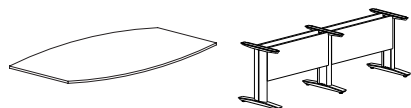

900 Series

A diverse range of boardroom and meeting tables
as well as complementary conference furniture.

Boat Top with Trestle Cube Base Set
 Shown in: Driftwood Grey (textured finish) with power grommets and optional wire management access door
 165.5" w x 47.25" d x 29.5" h

900 Series...more than the perfect table ... consider the following:

900 Series Conference Furniture:

- Cabinet Credenza Storage
- Lectern
- Mobile Service Cart
- Visual Board
- Audio/Video Cabinet
- Coffee Tables
- Magazine Tables
- Flip Top Storage Benches
- Shared Community Tables

Bar Height Shared Community Tables

Magazine Table

900 Series Tables:

Boat Top With Three Metal Leg Trestle Panel Base Set

Shown in: Evening Zen with power grommet
94.5" w x 43.5" d x 29.5" h

Rectangle Top With Metal Edge Trestle Cube Base Set