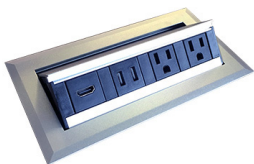

100-RECP-03

2 power
2 USB charging only ports @ 2.1 amps
1 HDMI port
10' power cord, UL certified
List price includes custom cutout for grommet install
Available Finish: Premium Aluminium Finish (AL)