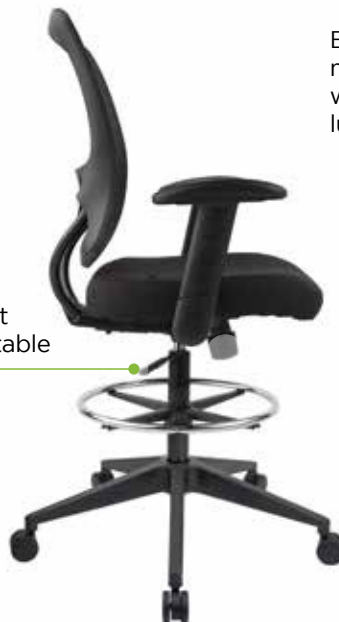

The perfect fit for higher work surfaces.

Thick, padded upholstered seat, built-in lumbar support, padded arm rests and adjustable chrome foot ring.

- + **275 LB CAPACITY**
- + **LIMITED LIFETIME WARRANTY**

IM-717.FA10

Specifications

Overall Depth	23"
Overall Width	26"
Overall Height	45-54"
Seat Depth	19"
Seat Height	24.5-33.5"
Seat Width	19"
Arm Height from Seat	7.5-10"
Distance between Armrests	17.5"
Height adjustable Footring range	9-17"

AERO STOOL FEATURES

Height adjustable arms

Height adjustable footring

Height adjustable seat

Breathable mesh back with integrated lumbar support