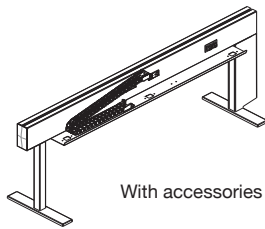

Specifications

Beam