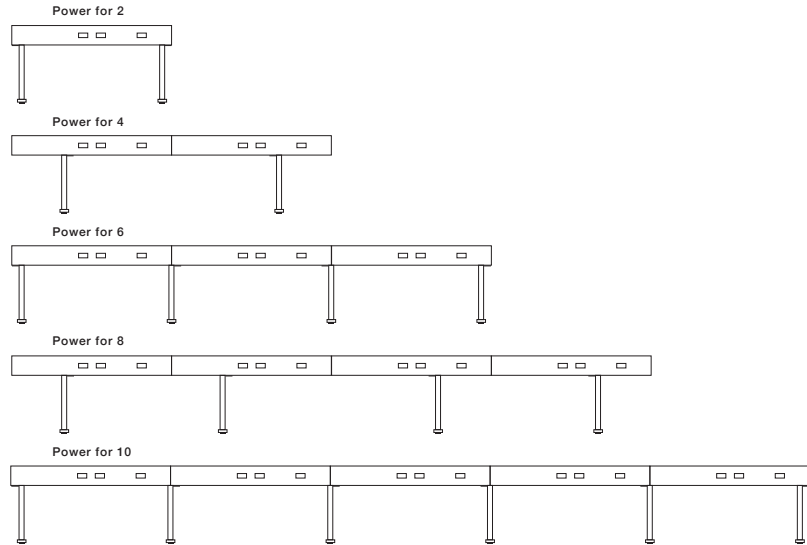

Beam linear configuration