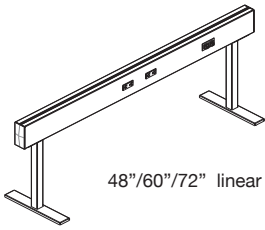

Specifications

Beam