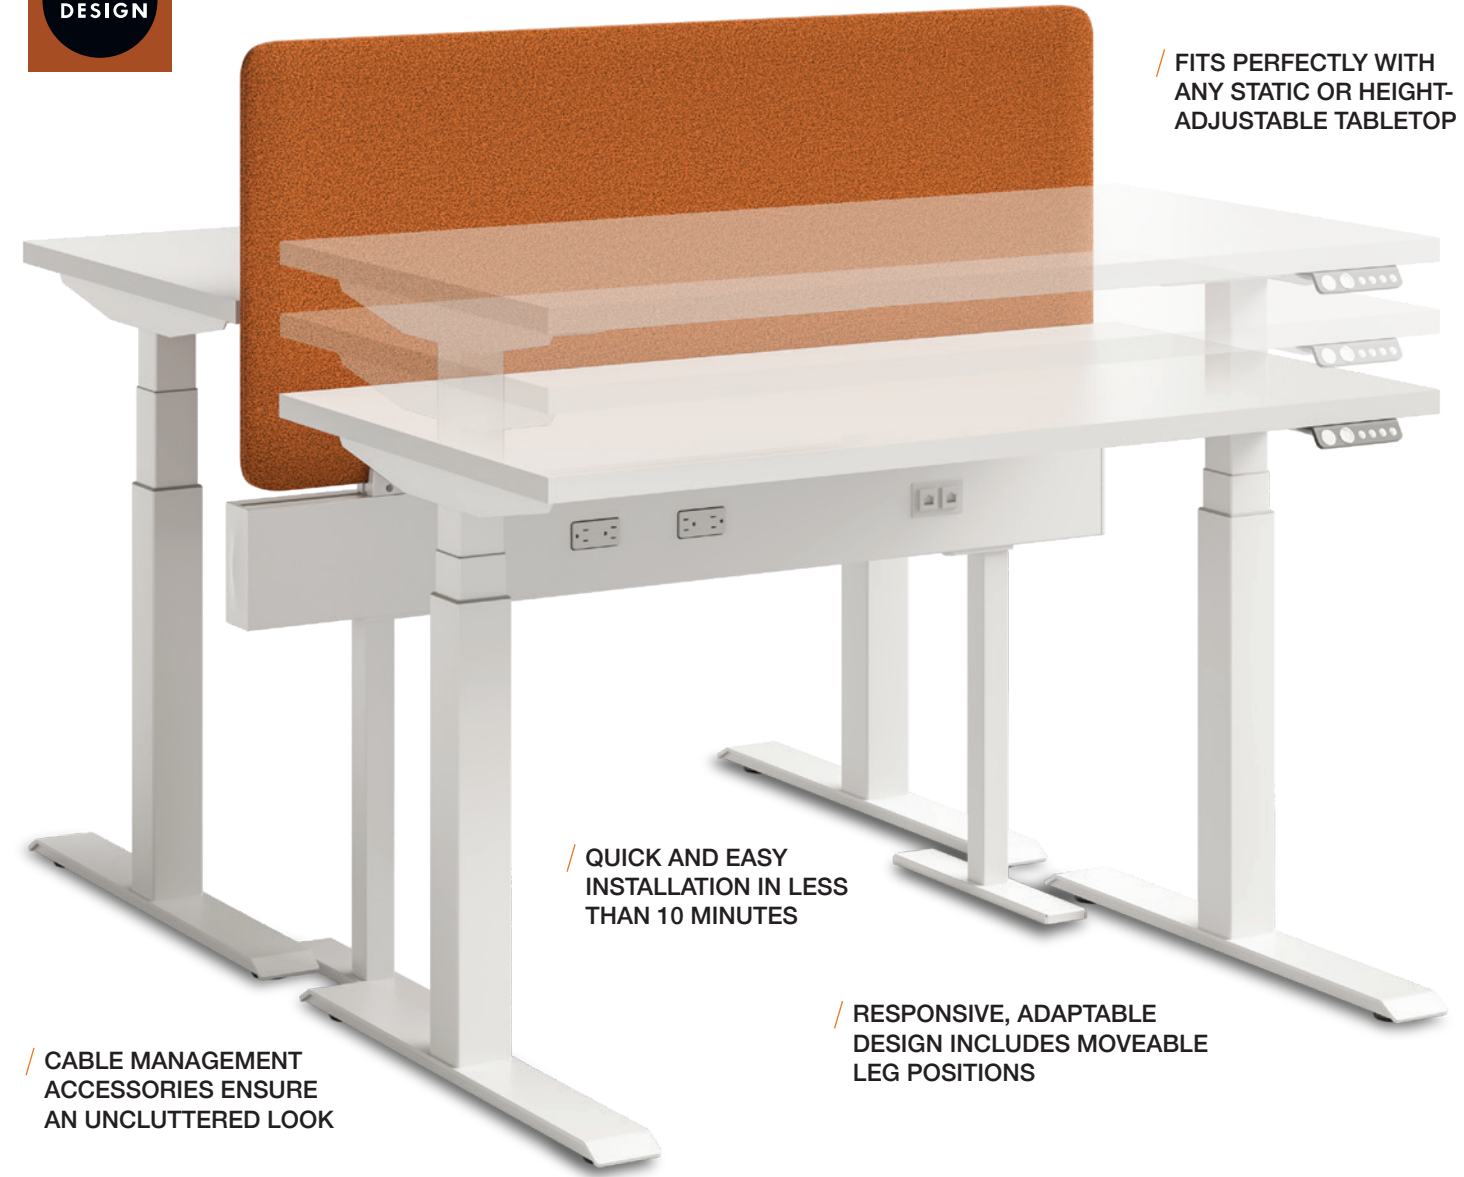


eBEAM™

Power innovation

Discover a different kind of energy bar. eBEAM is a straightforward, streamlined solution for adding power to your workstations. With adaptable legs, multiple beam lengths and cable management options that make it practically mess-free, eBEAM is simply powerful (and powerfully simple).

Closer look

/ SEAMLESS SCREEN INTEGRATION FOR PROVIDING PRIVACY

/ FITS PERFECTLY WITH ANY STATIC OR HEIGHT-ADJUSTABLE TABLETOP

/ QUICK AND EASY INSTALLATION IN LESS THAN 10 MINUTES

/ RESPONSIVE, ADAPTABLE DESIGN INCLUDES MOVEABLE LEG POSITIONS

/ CABLE MANAGEMENT ACCESSORIES ENSURE AN UNCLUTTERED LOOK

Wire management options

Horizontal wire tray

Vertical wire manager

Power infeed cover

Power + Data

Standard/Controlled duplex power receptacle options

Data port

Specifications

Beam

Beam linear configuration

Beam finishes

Screens

California born and bred

We're a leading manufacturer of commercial solutions in the U.S. — and #1 in task chairs. From tables and lounge to screens and more, we've been the go-to destination for comprehensive, build-to-order solutions for almost 25 years. We combine award-winning design with the fastest lead times around, and our design and planning services can turn product innovation into your space inspiration. We're able to build almost any specification you want, deliver it when you need it, and offer a level of value no one can match. It's all part of our indie California spirit and drive to be the one place you go for any (and every) space.